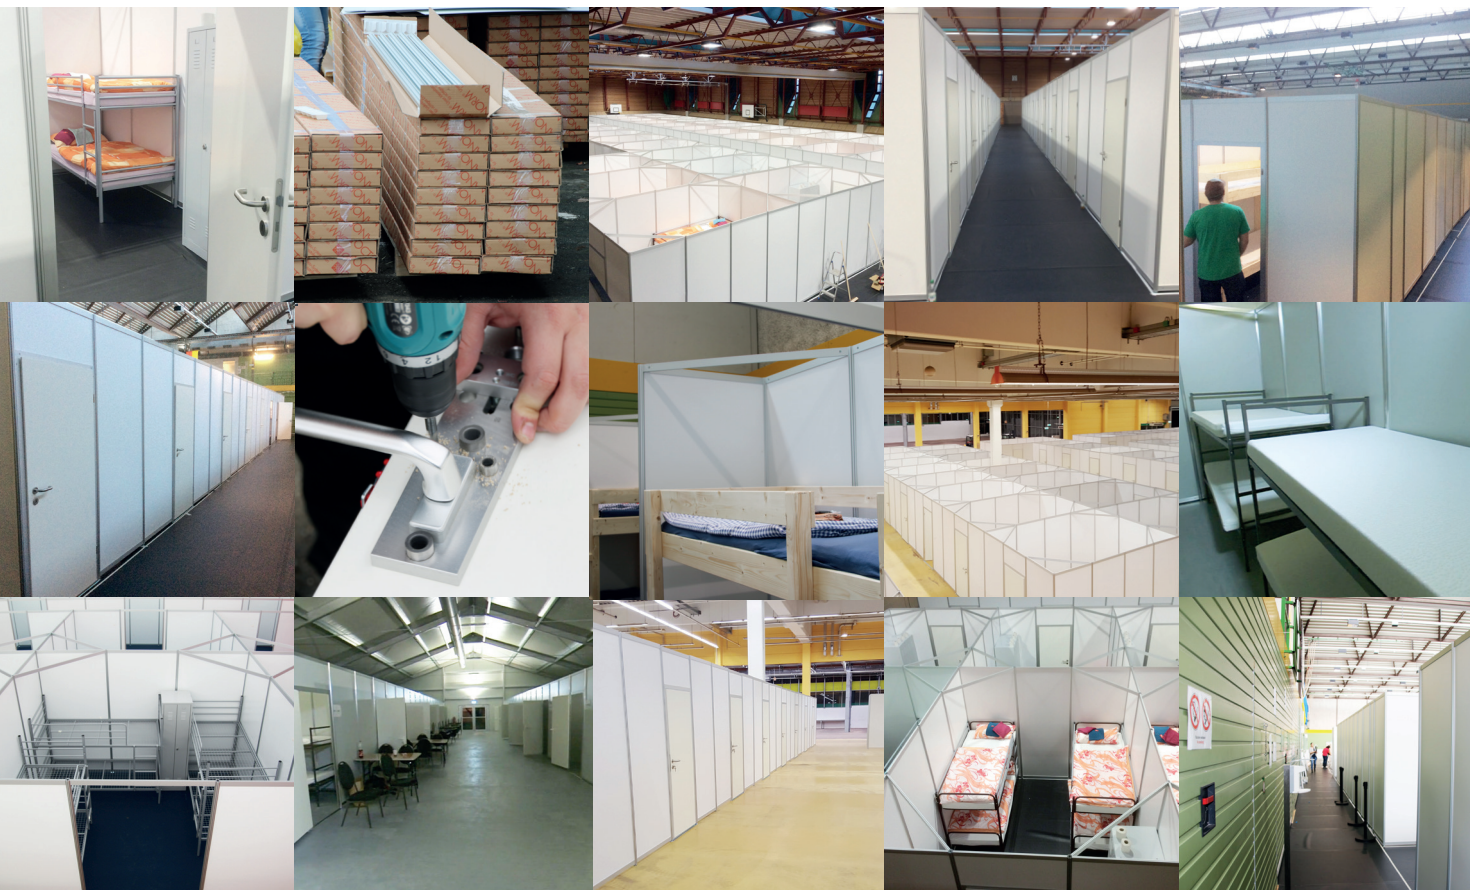

Mobile Partitioning Wall Systems for Emergency Shelters and Disaster Control

YOUR RELIABLE PARTNER FOR PARTITIONING WALL SYSTEMS

AW 615.GB_PARTITIONING_WALL_SYSTEMS_04/2016

CONTACT

OCTANORM® Germany
Head Office
Raiffeisenstraße 39
70794 Filderstadt
T. +49 711 77003-0
F. +49 711 77003-53
info@octanorm.de
www.octanorm.com

MICROSITE

www.partitioning-walls.com

READILY AVAILABLE
TEL. +49 711 77003-0

OCTANORM